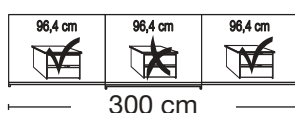

Independent / incl. HDI

RETAIL PRICE LIST

valid until 28.02.2025

Sliding-door wardrobes, Height 217 cm
 without cornice
Interior:

2 adjustable shelves, 1 clothes rail

Description	Dimensions cm			Front plain		Front 4 panels	
	W	H	D	Art. no.	GBP	Art. no.	GBP
 Wooden doors in carcase colour, Glass doors in graphite 2 doors 1 glass door left	150	217	67	662	1023,-	214	1047,-
	150	217	67	663	1023,-	215	1047,-
	150	217	67	664	1100,-	216	1124,-
 2 doors 1 glass door left 2 doors 1 glass door right 2 doors 2 glass doors	200	217	67	666	1071,-	217	1093,-
	200	217	67	667	1071,-	218	1093,-
	200	217	67	668	1153,-	219	1177,-
 3 doors 1 centred glass door  3 doors 3 glass doors  3 doors 1 centred glass door 3 doors 3 glass doors 3 doors 1 centred glass door 3 doors 3 glass doors 3 doors 1 centred glass door 3 doors 3 glass doors	225	217	67	669	1258,-	220	1298,-
	225	217	67	670	1448,-	221	1485,-
	250	217	67	671	1311,-	222	1349,-
	250	217	67	672	1533,-	223	1571,-
	280	217	67	673	1351,-	224	1393,-
	280	217	67	674	1573,-	225	1613,-
	300	217	67	675	1430,-	226	1470,-
	300	217	67	676	1683,-	227	1725,-

Plinth partition

Sales
Promotion**Miami plus.**

Independent / incl. HDI

RETAIL PRICE LIST

valid until 28.02.2025

**Sliding-door wardrobes, Height 217 cm**
without cornice**Interior:**

2 adjustable shelves, 1 clothes rail