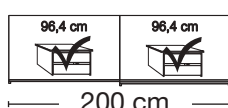

Plinth partition