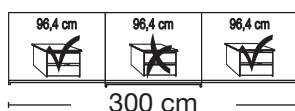

Description	Dimensions cm			Front plain		Front 4 panels			
	W	H	D	Art. no.	GBP	Art. no.	GBP		
 Glass doors in white and crystal mirrored doors	2 doors	1 mirrored door left	150	217	67	276	1100,-	255	1113,-
	2 doors	1 mirrored door right	150	217	67	277	1100,-	256	1113,-
	2 doors	1 mirrored door left	200	217	67	278	1153,-	257	1162,-
	2 doors	1 mirrored door right	200	217	67	279	1153,-	258	1162,-
	3 doors	1 centred mirrored door	225	217	67	280	1448,-	259	1470,-
	3 doors	1 centred mirrored door	250	217	67	281	1533,-	260	1555,-
	3 doors	1 centred mirrored door	280	217	67	282	1573,-	261	1599,-
	3 doors	1 centred mirrored door	300	217	67	283	1683,-	262	1709,-

**No trims on mirrors!****Plinth partition**

Sales
Promotion**Miami plus.**

Independent / incl. HDI

RETAIL PRICE LIST

valid until 28.02.2025

**Sliding-door wardrobes, Height 217 cm**
without cornice**Interior:**

2 adjustable shelves, 1 clothes rail

Description	Dimensions cm			Front plain		Front 4 panels	
	W	H	D	Art. no.	GBP	Art. no.	GBP
 Glass doors in Champagne and crystal mirrored doors 2 doors 1 mirrored door left 2 doors 1 mirrored door right 2 doors 1 mirrored door left 2 doors 1 mirrored door right	150	217	67	393	1100,-	263	1113,-
	150	217	67	394	1100,-	264	1113,-
	200	217	67	395	1153,-	265	1162,-
	200	217	67	396	1153,-	266	1162,-
 3 doors 1 centred mirrored door 3 doors 1 centred mirrored door 3 doors 1 centred mirrored door 3 doors 1 centred mirrored door	225	217	67	397	1448,-	267	1470,-
	250	217	67	398	1533,-	268	1555,-
	280	217	67	399	1573,-	269	1599,-
	300	217	67	400	1683,-	270	1709,-
							

**No trims on mirrors!****Plinth partition**

Sales
Promotion**Miami plus.**

Independent / incl. HDI

RETAIL PRICE LIST

valid until 28.02.2025

**Sliding-door wardrobes, Height 217 cm**
without cornice

Interior: