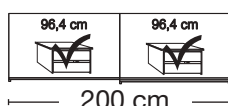

Plinth partition