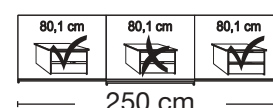

Sales
Promotion

Miami plus.

Independent / incl. HDI

RETAIL PRICE LIST

valid until 28.02.2025

Sliding-door wardrobes, Height 217 cm
without cornice

Interior:

2 adjustable shelves, 1 clothes rail

Description	Dimensions cm			Front plain		Front 4 panels	
	W	H	D	Art. no.	GBP	Art. no.	GBP
Wooden doors in carcase colour, Pebble grey glass doors 2 doors 1 glass door left	150	217	67	677	1023,-	228	1047,-
	150	217	67	678	1023,-	229	1047,-
2 doors 2 glass doors	150	217	67	679	1100,-	230	1124,-
2 doors 1 glass door left	200	217	67	680	1071,-	231	1093,-
	200	217	67	681	1071,-	245	1093,-
2 doors 2 glass doors	200	217	67	682	1153,-	246	1177,-
3 doors 1 centred glass door	225	217	67	683	1258,-	247	1298,-
3 doors 3 glass doors	225	217	67	684	1448,-	248	1485,-
3 doors 1 centred glass door	250	217	67	685	1311,-	249	1349,-
3 doors 3 glass doors	250	217	67	686	1533,-	250	1571,-
3 doors 1 centred glass door	280	217	67	687	1351,-	251	1393,-
3 doors 3 glass doors	280	217	67	688	1573,-	252	1613,-
3 doors 1 centred glass door	300	217	67	689	1430,-	253	1470,-
3 doors 3 glass doors	300	217	67	690	1683,-	254	1725,-

Plinth partition