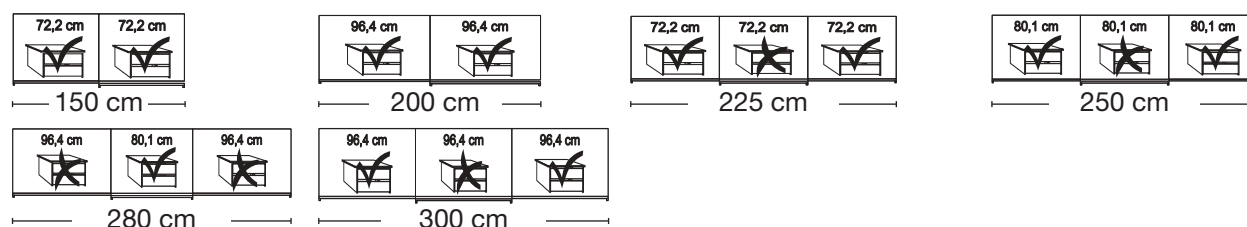

2 adjustable shelves, 1 clothes rail

Description	Dimensions cm			Front plain		Front 4 panels	
	W	H	D	Art. no.	GBP	Art. no.	GBP
 Glass doors in Champagne and crystal mirrored doors 2 doors 1 mirrored door left 2 doors 1 mirrored door right 2 doors 1 mirrored door left 2 doors 1 mirrored door right	150	217	67	393	1100,-	263	1113,-
	150	217	67	394	1100,-	264	1113,-
	200	217	67	395	1153,-	265	1162,-
	200	217	67	396	1153,-	266	1162,-
 3 doors 1 centred mirrored door 3 doors 1 centred mirrored door 3 doors 1 centred mirrored door 3 doors 1 centred mirrored door	225	217	67	397	1448,-	267	1470,-
	250	217	67	398	1533,-	268	1555,-
	280	217	67	399	1573,-	269	1599,-
	300	217	67	400	1683,-	270	1709,-
							

**No trims on mirrors!****Plinth partition**

Sales
Promotion**Miami plus.**

Independent / incl. HDI

RETAIL PRICE LIST

valid until 28.02.2025

**Sliding-door wardrobes, Height 217 cm**
without cornice

Interior:

2 adjustable shelves, 1 clothes rail

Description	Dimensions cm			Front plain		Front 4 panels	
	W	H	D	Art. no.	GBP	Art. no.	GBP
 Glass doors in Graphite and crystal mirrored doors 2 doors 1 mirrored door left 2 doors 1 mirrored door right 2 doors 1 mirrored door left 2 doors 1 mirrored door right	150	217	67	505	1100,-	271	1113,-
	150	217	67	506	1100,-	272	1113,-
	200	217	67	507	1153,-	273	1162,-
	200	217	67	508	1153,-	274	1162,-
 3 doors 1 centred mirrored door 3 doors 1 centred mirrored door 3 doors 1 centred mirrored door 3 doors 1 centred mirrored door	225	217	67	509	1448,-	275	1470,-
	250	217	67	510	1533,-	284	1555,-
	280	217	67	511	1573,-	299	1599,-
	300	217	67	512	1683,-	300	1709,-
							

**No trims on mirrors!****Plinth partition**

Sales
Promotion**Miami plus.**

Independent / incl. HDI

RETAIL PRICE LIST

valid until 28.02.2025

**Sliding-door wardrobes, Height 217 cm
without cornice****Interior:**