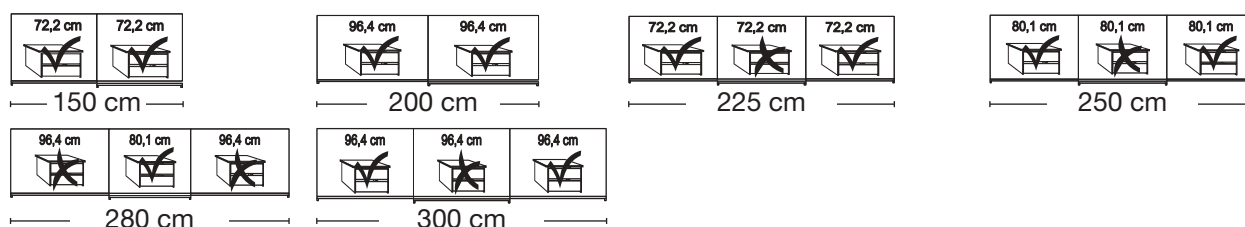

**Sliding-door wardrobes, Height 217 cm
without cornice****Interior:**

2 adjustable shelves, 1 clothes rail

Description	Dimensions cm			Front plain		Front 4 panels	
	W	H	D	Art. no.	GBP	Art. no.	GBP
 <p>Wooden doors in carcass colour</p> <p>2 doors</p> <p>2 doors</p> <p>3 doors</p> <p>3 doors</p> <p>3 doors</p> <p>3 doors</p>	150	217	67	100	942,-	166	966,-
	200	217	67	101	994,-	167	1019,-
	225	217	67	102	1162,-	168	1201,-
	250	217	67	103	1192,-	169	1232,-
	280	217	67	104	1243,-	170	1285,-
 <p>3 doors</p> <p>3 doors</p> <p>3 doors</p>	300	217	67	105	1305,-	171	1344,-

Art. no.
100Art. no.
169**Plinth partition**

Sales
Promotion**Miami plus.**

Independent / incl. HDI

RETAIL PRICE LIST

valid until 28.02.2025

**Sliding-door wardrobes, Height 217 cm
without cornice****Interior:**

2 adjustable shelves, 1 clothes rail

Description	Dimensions cm			Front plain		Front 4 panels	
	W	H	D	Art. no.	GBP	Art. no.	GBP
 Wooden and mirrored doors 2 doors 1 mirrored door left 2 doors 1 mirrored door right 2 doors 2 mirrored doors 2 doors 1 mirrored door left 2 doors 1 mirrored door right 2 doors 2 mirrored doors 3 doors 1 centred mirrored door 3 doors 3 mirrored doors 3 doors 1 centred mirrored door 3 doors 3 mirrored doors 3 doors 1 centred mirrored door 3 doors 3 mirrored doors 3 doors 1 centred mirrored door 3 doors 3 mirrored doors	150	217	67	124	1023,-	172	1036,-
	150	217	67	125	1023,-	173	1036,-
	150	217	67	126	1100,-	174	1100,-
	200	217	67	127	1071,-	175	1080,-
	200	217	67	128	1071,-	176	1080,-
	200	217	67	129	1153,-	177	1151,-
	225	217	67	130	1258,-	178	1285,-
	225	217	67	131	1448,-	179	1445,-
	250	217	67	132	1311,-	180	1335,-
	250	217	67	133	1533,-	181	1529,-
	280	217	67	134	1351,-	182	1382,-
	280	217	67	135	1573,-	183	1573,-
	300	217	67	136	1430,-	184	1459,-
	300	217	67	137	1683,-	185	1683,-
							
 No trims on mirrors!							