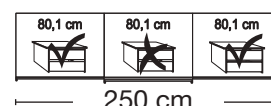

Sales
Promotion

Miami plus.

Independent / incl. HDI

RETAIL PRICE LIST

valid until 28.02.2025

**Sliding-door wardrobes, Height 217 cm
without cornice**

Interior:

2 adjustable shelves, 1 clothes rail

Description	Dimensions cm			Front plain		Front 4 panels	
	W	H	D	Art. no.	GBP	Art. no.	GBP
Wooden and mirrored doors 2 doors 1 mirrored door left 2 doors 1 mirrored door right 2 doors 2 mirrored doors 2 doors 1 mirrored door left 2 doors 1 mirrored door right 2 doors 2 mirrored doors 3 doors 1 centred mirrored door 3 doors 3 mirrored doors 3 doors 1 centred mirrored door 3 doors 3 mirrored doors 3 doors 1 centred mirrored door 3 doors 3 mirrored doors 3 doors 1 centred mirrored door 3 doors 3 mirrored doors	150	217	67	124	1023,-	172	1036,-
	150	217	67	125	1023,-	173	1036,-
	150	217	67	126	1100,-	174	1100,-
	200	217	67	127	1071,-	175	1080,-
	200	217	67	128	1071,-	176	1080,-
	200	217	67	129	1153,-	177	1151,-
	225	217	67	130	1258,-	178	1285,-
	225	217	67	131	1448,-	179	1445,-
	250	217	67	132	1311,-	180	1335,-
	250	217	67	133	1533,-	181	1529,-
	280	217	67	134	1351,-	182	1382,-
	280	217	67	135	1573,-	183	1573,-
	300	217	67	136	1430,-	184	1459,-
	300	217	67	137	1683,-	185	1683,-
No trims on mirrors!							

Plinth partition