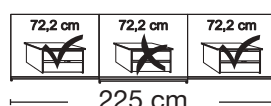

Sales
Promotion

Miami plus.

Independent / incl. HDI

RETAIL PRICE LIST

valid until 28.02.2025

**Sliding-door wardrobes, Height 217 cm
without cornice**

Interior:

2 adjustable shelves, 1 clothes rail

Description	Dimensions cm			Front plain		Front 4 panels	
	W	H	D	Art. no.	GBP	Art. no.	GBP
Wooden and mirrored doors 2 doors 1 mirrored door left 2 doors 1 mirrored door right 2 doors 2 mirrored doors 2 doors 1 mirrored door left 2 doors 1 mirrored door right 2 doors 2 mirrored doors 3 doors 1 centred mirrored door 3 doors 3 mirrored doors 3 doors 1 centred mirrored door 3 doors 3 mirrored doors 3 doors 1 centred mirrored door 3 doors 3 mirrored doors 3 doors 1 centred mirrored door 3 doors 3 mirrored doors	150	217	67	124	1023,-	172	1036,-
	150	217	67	125	1023,-	173	1036,-
	150	217	67	126	1100,-	174	1100,-
	200	217	67	127	1071,-	175	1080,-
	200	217	67	128	1071,-	176	1080,-
	200	217	67	129	1153,-	177	1151,-
	225	217	67	130	1258,-	178	1285,-
	225	217	67	131	1448,-	179	1445,-
	250	217	67	132	1311,-	180	1335,-
	250	217	67	133	1533,-	181	1529,-
	280	217	67	134	1351,-	182	1382,-
	280	217	67	135	1573,-	183	1573,-
	300	217	67	136	1430,-	184	1459,-
	300	217	67	137	1683,-	185	1683,-
No trims on mirrors!							

Plinth partition