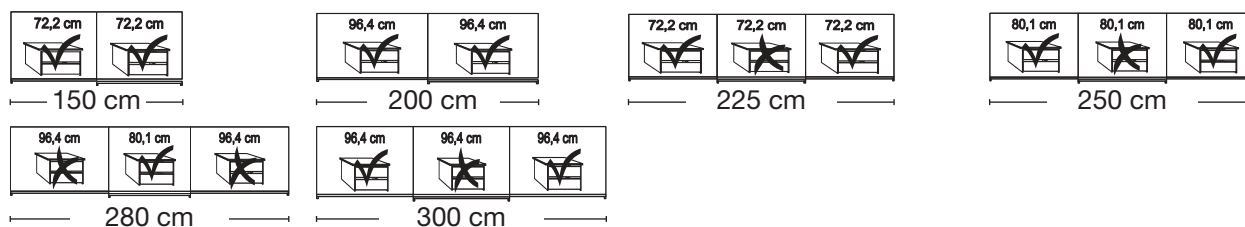

Sales
Promotion

Miami plus.

Independent / incl. HDI

RETAIL PRICE LIST

valid until 28.02.2025

**Sliding-door wardrobes, Height 217 cm
without cornice**

Interior:

2 adjustable shelves, 1 clothes rail

Description	Dimensions cm			Front plain		Front 4 panels	
	W	H	D	Art. no.	GBP	Art. no.	GBP
Glass doors in Pebble grey and crystal mirrored doors 2 doors 1 mirrored door left 2 doors 1 mirrored door right 2 doors 1 mirrored door left 2 doors 1 mirrored door right	150	217	67	513	1100,-	301	1113,-
	150	217	67	514	1100,-	302	1113,-
	200	217	67	515	1153,-	303	1162,-
	200	217	67	516	1153,-	304	1162,-
3 doors 1 centred mirrored door 3 doors 1 centred mirrored door 3 doors 1 centred mirrored door 3 doors 1 centred mirrored door	225	217	67	517	1448,-	305	1470,-
	250	217	67	518	1533,-	306	1555,-
	280	217	67	519	1573,-	307	1599,-
	300	217	67	520	1683,-	308	1709,-
No trims on mirrors!							

Plinth partition