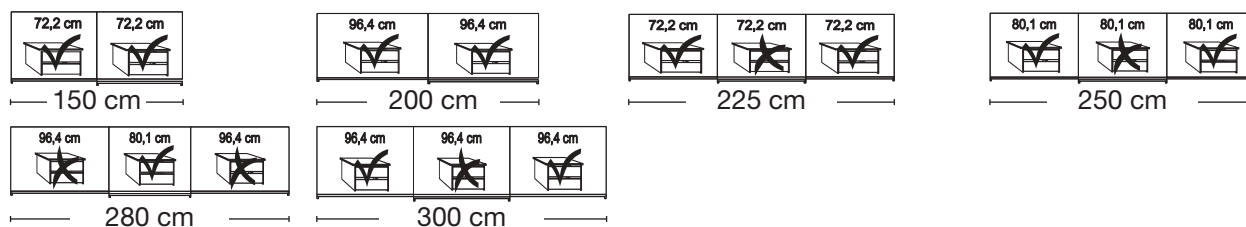

Plinth partition

Sales
Promotion**Miami plus.**

Independent / incl. HDI

RETAIL PRICE LIST

valid until 28.02.2025

**Sliding-door wardrobes, Height 217 cm**
without cornice**Interior:**

2 adjustable shelves, 1 clothes rail

Description	Dimensions cm			Front plain		Front 4 panels			
	W	H	D	Art. no.	GBP	Art. no.	GBP		
 Glass doors in white and crystal mirrored doors	2 doors	1 mirrored door left	150	217	67	276	1100,-	255	1113,-
	2 doors	1 mirrored door right	150	217	67	277	1100,-	256	1113,-
	2 doors	1 mirrored door left	200	217	67	278	1153,-	257	1162,-
	2 doors	1 mirrored door right	200	217	67	279	1153,-	258	1162,-
	3 doors	1 centred mirrored door	225	217	67	280	1448,-	259	1470,-
	3 doors	1 centred mirrored door	250	217	67	281	1533,-	260	1555,-
	3 doors	1 centred mirrored door	280	217	67	282	1573,-	261	1599,-
	3 doors	1 centred mirrored door	300	217	67	283	1683,-	262	1709,-

**No trims on mirrors!****Plinth partition**

Sales
Promotion**Miami plus.**

Independent / incl. HDI

RETAIL PRICE LIST

valid until 28.02.2025

**Sliding-door wardrobes, Height 217 cm**
without cornice**Interior:**