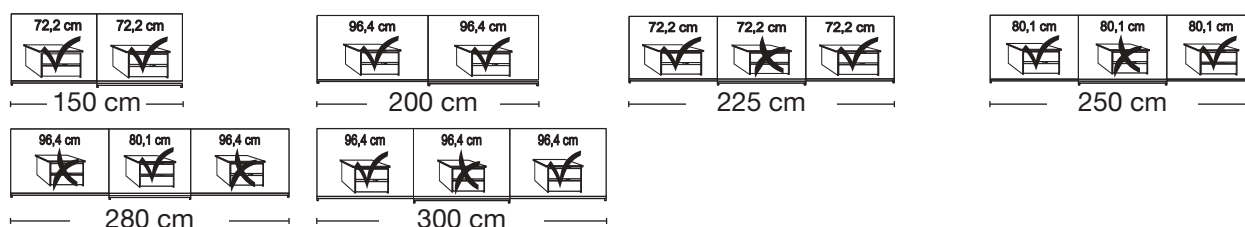

Sales
Promotion

Miami plus.

Independent / incl. HDI

RETAIL PRICE LIST

valid until 28.02.2025

**Sliding-door wardrobes, Height 217 cm
without cornice**

Interior:

2 adjustable shelves, 1 clothes rail

Description	Dimensions cm			Front plain		Front 4 panels				
	W	H	D	Art. no.	GBP	Art. no.	GBP			
Wooden doors in carcase colour, Glass doors in white	2 doors	1 glass door left	150	217	67	232	1023,-	186	1047,-	
	2 doors	1 glass door right	150	217	67	233	1023,-	187	1047,-	
	2 doors	2 glass doors	150	217	67	234	1100,-	188	1124,-	
	2 doors	1 glass door left	200	217	67	235	1071,-	189	1093,-	
	2 doors	1 glass door right	200	217	67	236	1071,-	190	1093,-	
	2 doors	2 glass doors	200	217	67	237	1153,-	191	1177,-	
	3 doors	1 centred glass door	225	217	67	238	1258,-	192	1298,-	
	3 doors	3 glass doors	225	217	67	239	1448,-	193	1485,-	
		3 doors	1 centred glass door	250	217	67	240	1311,-	194	1349,-
		3 doors	3 glass doors	250	217	67	580	1533,-	195	1571,-
3 doors		1 centred glass door	280	217	67	241	1351,-	196	1393,-	
3 doors		3 glass doors	280	217	67	242	1573,-	197	1613,-	
3 doors		1 centred glass door	300	217	67	243	1430,-	198	1470,-	
3 doors		3 glass doors	300	217	67	244	1683,-	199	1725,-	

Plinth partition