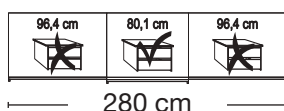

Sales
Promotion

Miami plus.

Independent / incl. HDI

RETAIL PRICE LIST

valid until 28.02.2025

**Sliding-door wardrobes, Height 217 cm
without cornice**

Interior:

2 adjustable shelves, 1 clothes rail

Description	Dimensions cm			Front plain		Front 4 panels	
	W	H	D	Art. no.	GBP	Art. no.	GBP
Wooden and mirrored doors 2 doors 1 mirrored door left 2 doors 1 mirrored door right 2 doors 2 mirrored doors 2 doors 1 mirrored door left 2 doors 1 mirrored door right 2 doors 2 mirrored doors 3 doors 1 centred mirrored door 3 doors 3 mirrored doors 3 doors 1 centred mirrored door 3 doors 3 mirrored doors 3 doors 1 centred mirrored door 3 doors 3 mirrored doors 3 doors 1 centred mirrored door 3 doors 3 mirrored doors	150	217	67	124	1023,-	172	1036,-
	150	217	67	125	1023,-	173	1036,-
	150	217	67	126	1100,-	174	1100,-
	200	217	67	127	1071,-	175	1080,-
	200	217	67	128	1071,-	176	1080,-
	200	217	67	129	1153,-	177	1151,-
	225	217	67	130	1258,-	178	1285,-
	225	217	67	131	1448,-	179	1445,-
	250	217	67	132	1311,-	180	1335,-
	250	217	67	133	1533,-	181	1529,-
	280	217	67	134	1351,-	182	1382,-
	280	217	67	135	1573,-	183	1573,-
	300	217	67	136	1430,-	184	1459,-
	300	217	67	137	1683,-	185	1683,-
No trims on mirrors!							

Plinth partition