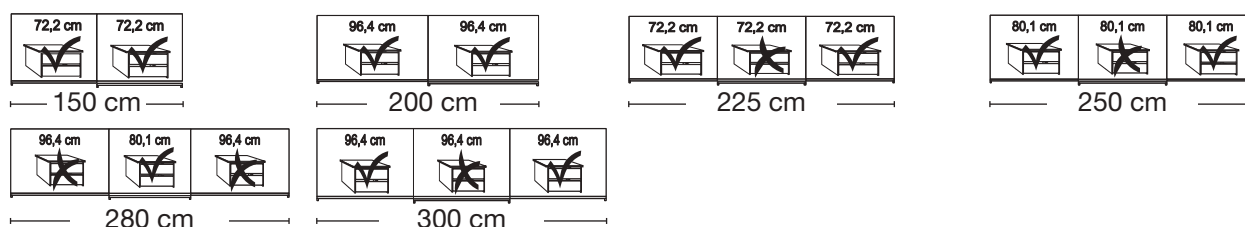

Plinth partition

150 cm

200 cm

225 cm

250 cm

280 cm

300 cm

Sales
Promotion**Miami plus.**

Independent / incl. HDI

RETAIL PRICE LIST

valid until 28.02.2025

Sliding-door wardrobes, Height 217 cm
 without cornice
Interior:

2 adjustable shelves, 1 clothes rail

Description	Dimensions cm			Front plain		Front 4 panels	
	W	H	D	Art. no.	GBP	Art. no.	GBP
 Wooden doors in carcase colour, Glass doors in graphite 2 doors 1 glass door left	150	217	67	662	1023,-	214	1047,-
	150	217	67	663	1023,-	215	1047,-
	150	217	67	664	1100,-	216	1124,-
 2 doors 1 glass door left 2 doors 1 glass door right 2 doors 2 glass doors	200	217	67	666	1071,-	217	1093,-
	200	217	67	667	1071,-	218	1093,-
	200	217	67	668	1153,-	219	1177,-
 3 doors 1 centred glass door  3 doors 3 glass doors  3 doors 1 centred glass door 3 doors 3 glass doors 3 doors 1 centred glass door 3 doors 3 glass doors 3 doors 1 centred glass door 3 doors 3 glass doors	225	217	67	669	1258,-	220	1298,-
	225	217	67	670	1448,-	221	1485,-
	250	217	67	671	1311,-	222	1349,-
	250	217	67	672	1533,-	223	1571,-
	280	217	67	673	1351,-	224	1393,-
	280	217	67	674	1573,-	225	1613,-
	300	217	67	675	1430,-	226	1470,-
	300	217	67	676	1683,-	227	1725,-

Plinth partition

Sales
Promotion**Miami plus.**

Independent / incl. HDI

RETAIL PRICE LIST

valid until 28.02.2025

**Sliding-door wardrobes, Height 217 cm**
without cornice**Interior:**

2 adjustable shelves, 1 clothes rail