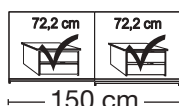

Plinth partition