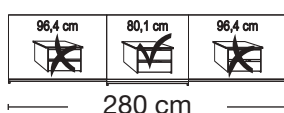

Sales
Promotion

Miami plus.

Independent / incl. HDI

RETAIL PRICE LIST

valid until 28.02.2025

Sliding-door wardrobes, Height 217 cm
without cornice

Interior:

2 adjustable shelves, 1 clothes rail

Description	Dimensions cm			Front plain		Front 4 panels	
	W	H	D	Art. no.	GBP	Art. no.	GBP
Wooden doors in carcase colour, Pebble grey glass doors 2 doors 1 glass door left	150	217	67	677	1023,-	228	1047,-
	150	217	67	678	1023,-	229	1047,-
2 doors 2 glass doors	150	217	67	679	1100,-	230	1124,-
2 doors 1 glass door left	200	217	67	680	1071,-	231	1093,-
	200	217	67	681	1071,-	245	1093,-
2 doors 2 glass doors	200	217	67	682	1153,-	246	1177,-
3 doors 1 centred glass door	225	217	67	683	1258,-	247	1298,-
3 doors 3 glass doors	225	217	67	684	1448,-	248	1485,-
3 doors 1 centred glass door	250	217	67	685	1311,-	249	1349,-
3 doors 3 glass doors	250	217	67	686	1533,-	250	1571,-
3 doors 1 centred glass door	280	217	67	687	1351,-	251	1393,-
3 doors 3 glass doors	280	217	67	688	1573,-	252	1613,-
3 doors 1 centred glass door	300	217	67	689	1430,-	253	1470,-
3 doors 3 glass doors	300	217	67	690	1683,-	254	1725,-

Plinth partition