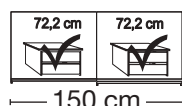

Plinth partition