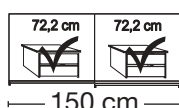

Plinth partition