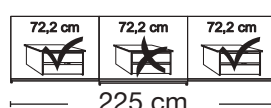

Sales
Promotion

Miami plus.

Independent / incl. HDI

RETAIL PRICE LIST

valid until 28.02.2025

Sliding-door wardrobes, Height 217 cm
without cornice

Interior:

2 adjustable shelves, 1 clothes rail

Description	Dimensions cm			Front plain		Front 4 panels	
	W	H	D	Art. no.	GBP	Art. no.	GBP
Wooden doors in carcase colour, Pebble grey glass doors 2 doors 1 glass door left	150	217	67	677	1023,-	228	1047,-
	150	217	67	678	1023,-	229	1047,-
2 doors 2 glass doors	150	217	67	679	1100,-	230	1124,-
2 doors 1 glass door left	200	217	67	680	1071,-	231	1093,-
	200	217	67	681	1071,-	245	1093,-
2 doors 2 glass doors	200	217	67	682	1153,-	246	1177,-
3 doors 1 centred glass door	225	217	67	683	1258,-	247	1298,-
3 doors 3 glass doors	225	217	67	684	1448,-	248	1485,-
3 doors 1 centred glass door	250	217	67	685	1311,-	249	1349,-
3 doors 3 glass doors	250	217	67	686	1533,-	250	1571,-
3 doors 1 centred glass door	280	217	67	687	1351,-	251	1393,-
3 doors 3 glass doors	280	217	67	688	1573,-	252	1613,-
3 doors 1 centred glass door	300	217	67	689	1430,-	253	1470,-
3 doors 3 glass doors	300	217	67	690	1683,-	254	1725,-

Plinth partition