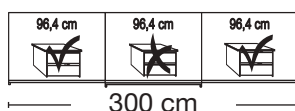

Sales
Promotion

Miami plus.

Independent / incl. HDI

RETAIL PRICE LIST

valid until 28.02.2025

**Sliding-door wardrobes, Height 217 cm
without cornice**

Interior:

2 adjustable shelves, 1 clothes rail

Description	Dimensions cm			Front plain		Front 4 panels	
	W	H	D	Art. no.	GBP	Art. no.	GBP
Wooden and mirrored doors 2 doors 1 mirrored door left 2 doors 1 mirrored door right 2 doors 2 mirrored doors 2 doors 1 mirrored door left 2 doors 1 mirrored door right 2 doors 2 mirrored doors 3 doors 1 centred mirrored door 3 doors 3 mirrored doors 3 doors 1 centred mirrored door 3 doors 3 mirrored doors 3 doors 1 centred mirrored door 3 doors 3 mirrored doors 3 doors 1 centred mirrored door 3 doors 3 mirrored doors	150	217	67	124	1023,-	172	1036,-
	150	217	67	125	1023,-	173	1036,-
	150	217	67	126	1100,-	174	1100,-
	200	217	67	127	1071,-	175	1080,-
	200	217	67	128	1071,-	176	1080,-
	200	217	67	129	1153,-	177	1151,-
	225	217	67	130	1258,-	178	1285,-
	225	217	67	131	1448,-	179	1445,-
	250	217	67	132	1311,-	180	1335,-
	250	217	67	133	1533,-	181	1529,-
	280	217	67	134	1351,-	182	1382,-
	280	217	67	135	1573,-	183	1573,-
	300	217	67	136	1430,-	184	1459,-
	300	217	67	137	1683,-	185	1683,-
No trims on mirrors!							

Plinth partition