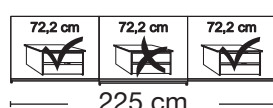

Sales
Promotion

Miami plus.

Independent / incl. HDI

RETAIL PRICE LIST

valid until 28.02.2025

Sliding-door wardrobes, Height 217 cm
without cornice

Interior:

2 adjustable shelves, 1 clothes rail

Description	Dimensions cm			Front plain		Front 4 panels	
	W	H	D	Art. no.	GBP	Art. no.	GBP
Glass doors in Pebble grey and crystal mirrored doors 2 doors 1 mirrored door left 2 doors 1 mirrored door right 2 doors 1 mirrored door left 2 doors 1 mirrored door right	150	217	67	513	1100,-	301	1113,-
	150	217	67	514	1100,-	302	1113,-
	200	217	67	515	1153,-	303	1162,-
	200	217	67	516	1153,-	304	1162,-
3 doors 1 centred mirrored door 3 doors 1 centred mirrored door 3 doors 1 centred mirrored door 3 doors 1 centred mirrored door	225	217	67	517	1448,-	305	1470,-
	250	217	67	518	1533,-	306	1555,-
	280	217	67	519	1573,-	307	1599,-
	300	217	67	520	1683,-	308	1709,-

No trims on mirrors!

Plinth partition