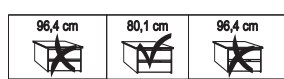

Plinth partition

150 cm

200 cm

225 cm

250 cm

280 cm

300 cm

Sales
Promotion**Miami plus.**

Independent / incl. HDI

RETAIL PRICE LIST

valid until 28.02.2025

**Sliding-door wardrobes, Height 217 cm**
without cornice**Interior:**

2 adjustable shelves, 1 clothes rail

Description	Dimensions cm			Front plain		Front 4 panels			
	W	H	D	Art. no.	GBP	Art. no.	GBP		
 Glass doors in white and crystal mirrored doors	2 doors	1 mirrored door left	150	217	67	276	1100,-	255	1113,-
	2 doors	1 mirrored door right	150	217	67	277	1100,-	256	1113,-
	2 doors	1 mirrored door left	200	217	67	278	1153,-	257	1162,-
	2 doors	1 mirrored door right	200	217	67	279	1153,-	258	1162,-
	3 doors	1 centred mirrored door	225	217	67	280	1448,-	259	1470,-
	3 doors	1 centred mirrored door	250	217	67	281	1533,-	260	1555,-
	3 doors	1 centred mirrored door	280	217	67	282	1573,-	261	1599,-
	3 doors	1 centred mirrored door	300	217	67	283	1683,-	262	1709,-