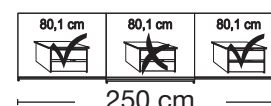

Sales
Promotion

Miami plus.

Independent / incl. HDI

RETAIL PRICE LIST

valid until 28.02.2025

**Sliding-door wardrobes, Height 217 cm
without cornice**

Interior:

2 adjustable shelves, 1 clothes rail

Description	Dimensions cm			Front plain		Front 4 panels	
	W	H	D	Art. no.	GBP	Art. no.	GBP
Wooden and mirrored doors 2 doors 1 mirrored door left 2 doors 1 mirrored door right 2 doors 2 mirrored doors 2 doors 1 mirrored door left 2 doors 1 mirrored door right 2 doors 2 mirrored doors 3 doors 1 centred mirrored door 3 doors 3 mirrored doors 3 doors 1 centred mirrored door 3 doors 3 mirrored doors 3 doors 1 centred mirrored door 3 doors 3 mirrored doors 3 doors 1 centred mirrored door 3 doors 3 mirrored doors	150	217	67	124	1023,-	172	1036,-
	150	217	67	125	1023,-	173	1036,-
	150	217	67	126	1100,-	174	1100,-
	200	217	67	127	1071,-	175	1080,-
	200	217	67	128	1071,-	176	1080,-
	200	217	67	129	1153,-	177	1151,-
	225	217	67	130	1258,-	178	1285,-
	225	217	67	131	1448,-	179	1445,-
	250	217	67	132	1311,-	180	1335,-
	250	217	67	133	1533,-	181	1529,-
	280	217	67	134	1351,-	182	1382,-
	280	217	67	135	1573,-	183	1573,-
	300	217	67	136	1430,-	184	1459,-
	300	217	67	137	1683,-	185	1683,-
No trims on mirrors!							

Plinth partition