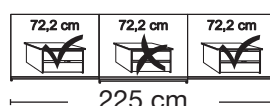

Sales
Promotion

Miami plus.

Independent / incl. HDI

RETAIL PRICE LIST

valid until 28.02.2025

**Sliding-door wardrobes, Height 217 cm
without cornice**

Interior:

2 adjustable shelves, 1 clothes rail

Description	Dimensions cm			Front plain		Front 4 panels	
	W	H	D	Art. no.	GBP	Art. no.	GBP
Wooden and mirrored doors 2 doors 1 mirrored door left 2 doors 1 mirrored door right 2 doors 2 mirrored doors 2 doors 1 mirrored door left 2 doors 1 mirrored door right 2 doors 2 mirrored doors 3 doors 1 centred mirrored door 3 doors 3 mirrored doors 3 doors 1 centred mirrored door 3 doors 3 mirrored doors 3 doors 1 centred mirrored door 3 doors 3 mirrored doors 3 doors 1 centred mirrored door 3 doors 3 mirrored doors	150	217	67	124	1023,-	172	1036,-
	150	217	67	125	1023,-	173	1036,-
	150	217	67	126	1100,-	174	1100,-
	200	217	67	127	1071,-	175	1080,-
	200	217	67	128	1071,-	176	1080,-
	200	217	67	129	1153,-	177	1151,-
	225	217	67	130	1258,-	178	1285,-
	225	217	67	131	1448,-	179	1445,-
	250	217	67	132	1311,-	180	1335,-
	250	217	67	133	1533,-	181	1529,-
	280	217	67	134	1351,-	182	1382,-
	280	217	67	135	1573,-	183	1573,-
	300	217	67	136	1430,-	184	1459,-
	300	217	67	137	1683,-	185	1683,-
No trims on mirrors!							

Plinth partition