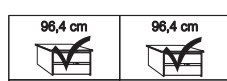

Sales
Promotion

Miami plus.

Independent / incl. HDI

RETAIL PRICE LIST

valid until 28.02.2025

Sliding-door wardrobes, Height 217 cm
without cornice

Interior:

2 adjustable shelves, 1 clothes rail

Description	Dimensions cm			Front plain		Front 4 panels	
	W	H	D	Art. no.	GBP	Art. no.	GBP
Wooden doors in carcase colour, Pebble grey glass doors 2 doors 1 glass door left	150	217	67	677	1023,-	228	1047,-
	150	217	67	678	1023,-	229	1047,-
2 doors 2 glass doors	150	217	67	679	1100,-	230	1124,-
2 doors 1 glass door left	200	217	67	680	1071,-	231	1093,-
	200	217	67	681	1071,-	245	1093,-
2 doors 2 glass doors	200	217	67	682	1153,-	246	1177,-
3 doors 1 centred glass door	225	217	67	683	1258,-	247	1298,-
3 doors 3 glass doors	225	217	67	684	1448,-	248	1485,-
3 doors 1 centred glass door	250	217	67	685	1311,-	249	1349,-
3 doors 3 glass doors	250	217	67	686	1533,-	250	1571,-
3 doors 1 centred glass door	280	217	67	687	1351,-	251	1393,-
3 doors 3 glass doors	280	217	67	688	1573,-	252	1613,-
3 doors 1 centred glass door	300	217	67	689	1430,-	253	1470,-
3 doors 3 glass doors	300	217	67	690	1683,-	254	1725,-

Plinth partition

150 cm

200 cm

225 cm

250 cm

280 cm

300 cm