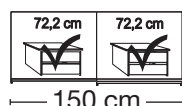

Independent / incl. HDI

RETAIL PRICE LIST

valid until 28.02.2025

**Sliding-door wardrobes, Height 217 cm**
without cornice**Interior:**

2 adjustable shelves, 1 clothes rail

Description	Dimensions cm			Front plain		Front 4 panels			
	W	H	D	Art. no.	GBP	Art. no.	GBP		
 Glass doors in white and crystal mirrored doors	2 doors	1 mirrored door left	150	217	67	276	1100,-	255	1113,-
	2 doors	1 mirrored door right	150	217	67	277	1100,-	256	1113,-
	2 doors	1 mirrored door left	200	217	67	278	1153,-	257	1162,-
	2 doors	1 mirrored door right	200	217	67	279	1153,-	258	1162,-
	3 doors	1 centred mirrored door	225	217	67	280	1448,-	259	1470,-
	3 doors	1 centred mirrored door	250	217	67	281	1533,-	260	1555,-
	3 doors	1 centred mirrored door	280	217	67	282	1573,-	261	1599,-
	3 doors	1 centred mirrored door	300	217	67	283	1683,-	262	1709,-

**No trims on mirrors!****Plinth partition**

Sales
Promotion**Miami plus.**

Independent / incl. HDI

RETAIL PRICE LIST

valid until 28.02.2025

**Sliding-door wardrobes, Height 217 cm**
without cornice**Interior:**

2 adjustable shelves, 1 clothes rail

Description	Dimensions cm			Front plain		Front 4 panels	
	W	H	D	Art. no.	GBP	Art. no.	GBP
 Glass doors in Champagne and crystal mirrored doors 2 doors 1 mirrored door left 2 doors 1 mirrored door right 2 doors 1 mirrored door left 2 doors 1 mirrored door right	150	217	67	393	1100,-	263	1113,-
	150	217	67	394	1100,-	264	1113,-
	200	217	67	395	1153,-	265	1162,-
	200	217	67	396	1153,-	266	1162,-
 3 doors 1 centred mirrored door 3 doors 1 centred mirrored door 3 doors 1 centred mirrored door 3 doors 1 centred mirrored door	225	217	67	397	1448,-	267	1470,-
	250	217	67	398	1533,-	268	1555,-
	280	217	67	399	1573,-	269	1599,-
	300	217	67	400	1683,-	270	1709,-
							