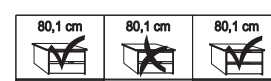

Plinth partition

150 cm

200 cm

225 cm

250 cm

280 cm

300 cm

Sales
Promotion**Miami plus.**

Independent / incl. HDI

RETAIL PRICE LIST

valid until 28.02.2025

**Sliding-door wardrobes, Height 217 cm**
without cornice**Interior:**

2 adjustable shelves, 1 clothes rail

Description	Dimensions cm			Front plain		Front 4 panels			
	W	H	D	Art. no.	GBP	Art. no.	GBP		
 Glass doors in white and crystal mirrored doors	2 doors	1 mirrored door left	150	217	67	276	1100,-	255	1113,-
	2 doors	1 mirrored door right	150	217	67	277	1100,-	256	1113,-
	2 doors	1 mirrored door left	200	217	67	278	1153,-	257	1162,-
	2 doors	1 mirrored door right	200	217	67	279	1153,-	258	1162,-
	3 doors	1 centred mirrored door	225	217	67	280	1448,-	259	1470,-
	3 doors	1 centred mirrored door	250	217	67	281	1533,-	260	1555,-
	3 doors	1 centred mirrored door	280	217	67	282	1573,-	261	1599,-
	3 doors	1 centred mirrored door	300	217	67	283	1683,-	262	1709,-