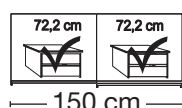

Plinth partition