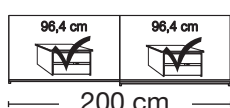

Plinth partition