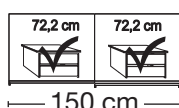

Plinth partition

150 cm