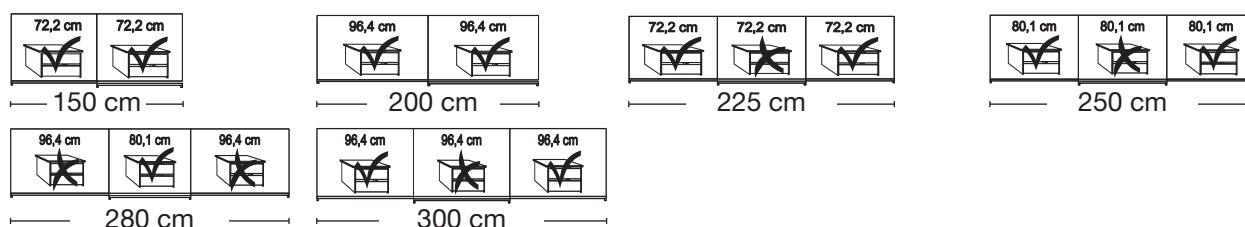

**Sliding-door wardrobes, Height 217 cm
without cornice**

Interior:

2 adjustable shelves, 1 clothes rail

Description	Dimensions cm			Front plain		Front 4 panels	
	W	H	D	Art. no.	GBP	Art. no.	GBP
 <p>Wooden doors in carcass colour</p> <p>2 doors</p> <p>2 doors</p> <p>3 doors</p> <p>3 doors</p> <p>3 doors</p> <p>3 doors</p> <p>Art. no. 100</p>	150	217	67	100	942,-	166	966,-
	200	217	67	101	994,-	167	1019,-
	225	217	67	102	1162,-	168	1201,-
	250	217	67	103	1192,-	169	1232,-
	280	217	67	104	1243,-	170	1285,-
 <p>Art. no. 169</p>	300	217	67	105	1305,-	171	1344,-

Plinth partition

Sales
Promotion**Miami plus.**

Independent / incl. HDI

RETAIL PRICE LIST

valid until 28.02.2025

**Sliding-door wardrobes, Height 217 cm
without cornice****Interior:**

2 adjustable shelves, 1 clothes rail

Description	Dimensions cm			Front plain		Front 4 panels	
	W	H	D	Art. no.	GBP	Art. no.	GBP
 Wooden and mirrored doors 2 doors 1 mirrored door left 2 doors 1 mirrored door right 2 doors 2 mirrored doors 2 doors 1 mirrored door left 2 doors 1 mirrored door right 2 doors 2 mirrored doors 3 doors 1 centred mirrored door 3 doors 3 mirrored doors 3 doors 1 centred mirrored door 3 doors 3 mirrored doors 3 doors 1 centred mirrored door 3 doors 3 mirrored doors 3 doors 1 centred mirrored door 3 doors 3 mirrored doors	150	217	67	124	1023,-	172	1036,-
	150	217	67	125	1023,-	173	1036,-
	150	217	67	126	1100,-	174	1100,-
	200	217	67	127	1071,-	175	1080,-
	200	217	67	128	1071,-	176	1080,-
	200	217	67	129	1153,-	177	1151,-
	225	217	67	130	1258,-	178	1285,-
	225	217	67	131	1448,-	179	1445,-
	250	217	67	132	1311,-	180	1335,-
	250	217	67	133	1533,-	181	1529,-
	280	217	67	134	1351,-	182	1382,-
	280	217	67	135	1573,-	183	1573,-
	300	217	67	136	1430,-	184	1459,-
	300	217	67	137	1683,-	185	1683,-
							
 No trims on mirrors!							