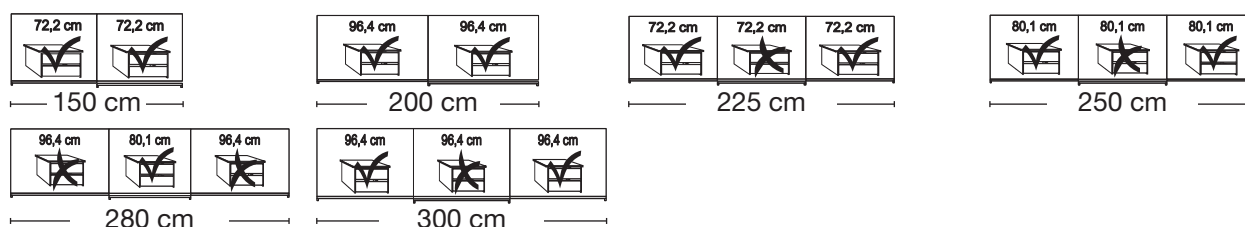

Sales
Promotion

Miami plus.

Independent / incl. HDI

RETAIL PRICE LIST

valid until 28.02.2025

**Sliding-door wardrobes, Height 217 cm
without cornice**

Interior:

2 adjustable shelves, 1 clothes rail

Description	Dimensions cm			Front plain		Front 4 panels		
	W	H	D	Art. no.	GBP	Art. no.	GBP	
Wooden doors in carcase colour, Glass doors in white 2 doors 1 glass door left 2 doors 1 glass door right 2 doors 2 glass doors 2 doors 1 glass door left 2 doors 1 glass door right 2 doors 2 glass doors	150	217	67	232	1023,-	186	1047,-	
	150	217	67	233	1023,-	187	1047,-	
	150	217	67	234	1100,-	188	1124,-	
	200	217	67	235	1071,-	189	1093,-	
	200	217	67	236	1071,-	190	1093,-	
	200	217	67	237	1153,-	191	1177,-	
	225	217	67	238	1258,-	192	1298,-	
	225	217	67	239	1448,-	193	1485,-	
	3 doors 1 centred glass door 3 doors 3 glass doors 3 doors 1 centred glass door 3 doors 3 glass doors 3 doors 1 centred glass door 3 doors 3 glass doors	250	217	67	240	1311,-	194	1349,-
		250	217	67	580	1533,-	195	1571,-
280		217	67	241	1351,-	196	1393,-	
280		217	67	242	1573,-	197	1613,-	
300		217	67	243	1430,-	198	1470,-	
300		217	67	244	1683,-	199	1725,-	

Plinth partition