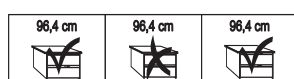

Plinth partition

Sales
Promotion**Miami plus.**

Independent / incl. HDI

RETAIL PRICE LIST

valid until 28.02.2025

Sliding-door wardrobes, Height 217 cm
 without cornice
Interior:

2 adjustable shelves, 1 clothes rail

Plinth partition

150 cm

200 cm

225 cm

250 cm

280 cm

300 cm

Sales
Promotion**Miami plus.**

Independent / incl. HDI

RETAIL PRICE LIST

valid until 28.02.2025

**Sliding-door wardrobes, Height 217 cm**
without cornice**Interior:**

2 adjustable shelves, 1 clothes rail

Description	Dimensions cm			Front plain		Front 4 panels			
	W	H	D	Art. no.	GBP	Art. no.	GBP		
 Glass doors in white and crystal mirrored doors	2 doors	1 mirrored door left	150	217	67	276	1100,-	255	1113,-
	2 doors	1 mirrored door right	150	217	67	277	1100,-	256	1113,-
	2 doors	1 mirrored door left	200	217	67	278	1153,-	257	1162,-
	2 doors	1 mirrored door right	200	217	67	279	1153,-	258	1162,-
	3 doors	1 centred mirrored door	225	217	67	280	1448,-	259	1470,-
	3 doors	1 centred mirrored door	250	217	67	281	1533,-	260	1555,-
	3 doors	1 centred mirrored door	280	217	67	282	1573,-	261	1599,-
	3 doors	1 centred mirrored door	300	217	67	283	1683,-	262	1709,-