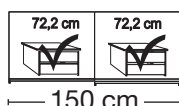

Plinth partition