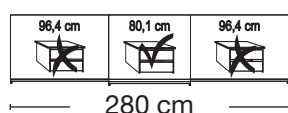

Sales
Promotion

Miami plus.

Independent / incl. HDI

RETAIL PRICE LIST

valid until 28.02.2025

Sliding-door wardrobes, Height 217 cm
without cornice

Interior:

2 adjustable shelves, 1 clothes rail

Description	Dimensions cm			Front plain		Front 4 panels	
	W	H	D	Art. no.	GBP	Art. no.	GBP
Glass doors in Pebble grey and crystal mirrored doors 2 doors 1 mirrored door left 2 doors 1 mirrored door right 2 doors 1 mirrored door left 2 doors 1 mirrored door right	150	217	67	513	1100,-	301	1113,-
	150	217	67	514	1100,-	302	1113,-
	200	217	67	515	1153,-	303	1162,-
	200	217	67	516	1153,-	304	1162,-
3 doors 1 centred mirrored door 3 doors 1 centred mirrored door 3 doors 1 centred mirrored door 3 doors 1 centred mirrored door	225	217	67	517	1448,-	305	1470,-
	250	217	67	518	1533,-	306	1555,-
	280	217	67	519	1573,-	307	1599,-
	300	217	67	520	1683,-	308	1709,-

No trims on mirrors!

Plinth partition