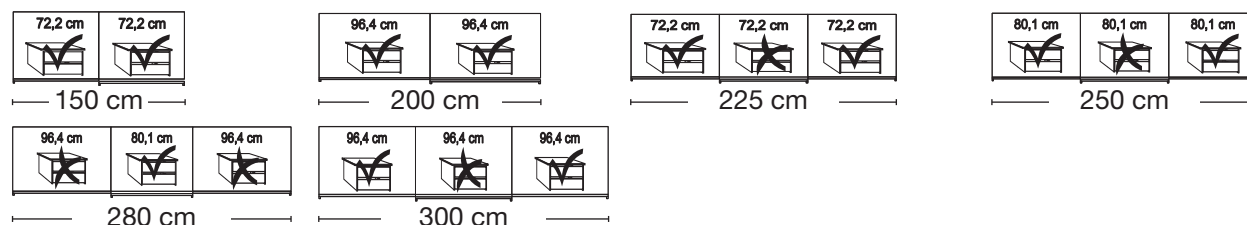

2 adjustable shelves, 1 clothes rail

Description	Dimensions cm			Front plain		Front 4 panels	
	W	H	D	Art. no.	GBP	Art. no.	GBP
 Glass doors in Champagne and crystal mirrored doors 2 doors 1 mirrored door left 2 doors 1 mirrored door right 2 doors 1 mirrored door left 2 doors 1 mirrored door right	150	217	67	393	1100,-	263	1113,-
	150	217	67	394	1100,-	264	1113,-
	200	217	67	395	1153,-	265	1162,-
	200	217	67	396	1153,-	266	1162,-
 3 doors 1 centred mirrored door 3 doors 1 centred mirrored door 3 doors 1 centred mirrored door 3 doors 1 centred mirrored door	225	217	67	397	1448,-	267	1470,-
	250	217	67	398	1533,-	268	1555,-
	280	217	67	399	1573,-	269	1599,-
	300	217	67	400	1683,-	270	1709,-
							

**No trims on mirrors!****Plinth partition**

Sales
Promotion**Miami plus.**

Independent / incl. HDI

RETAIL PRICE LIST

valid until 28.02.2025

**Sliding-door wardrobes, Height 217 cm**
without cornice**Interior:**

2 adjustable shelves, 1 clothes rail

Description	Dimensions cm			Front plain		Front 4 panels	
	W	H	D	Art. no.	GBP	Art. no.	GBP
 Glass doors in Graphite and crystal mirrored doors 2 doors 1 mirrored door left 2 doors 1 mirrored door right 2 doors 1 mirrored door left 2 doors 1 mirrored door right	150	217	67	505	1100,-	271	1113,-
	150	217	67	506	1100,-	272	1113,-
	200	217	67	507	1153,-	273	1162,-
	200	217	67	508	1153,-	274	1162,-
 3 doors 1 centred mirrored door 3 doors 1 centred mirrored door 3 doors 1 centred mirrored door 3 doors 1 centred mirrored door	225	217	67	509	1448,-	275	1470,-
	250	217	67	510	1533,-	284	1555,-
	280	217	67	511	1573,-	299	1599,-
	300	217	67	512	1683,-	300	1709,-
							