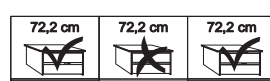

Sales
Promotion

Miami plus.

Independent / incl. HDI

RETAIL PRICE LIST

valid until 28.02.2025

Sliding-door wardrobes, Height 217 cm
without cornice

Interior:

2 adjustable shelves, 1 clothes rail

Description	Dimensions cm			Front plain		Front 4 panels	
	W	H	D	Art. no.	GBP	Art. no.	GBP
Wooden doors in carcase colour, Pebble grey glass doors 2 doors 1 glass door left	150	217	67	677	1023,-	228	1047,-
	150	217	67	678	1023,-	229	1047,-
2 doors 2 glass doors	150	217	67	679	1100,-	230	1124,-
2 doors 1 glass door left	200	217	67	680	1071,-	231	1093,-
	200	217	67	681	1071,-	245	1093,-
2 doors 2 glass doors	200	217	67	682	1153,-	246	1177,-
3 doors 1 centred glass door	225	217	67	683	1258,-	247	1298,-
3 doors 3 glass doors	225	217	67	684	1448,-	248	1485,-
3 doors 1 centred glass door	250	217	67	685	1311,-	249	1349,-
3 doors 3 glass doors	250	217	67	686	1533,-	250	1571,-
3 doors 1 centred glass door	280	217	67	687	1351,-	251	1393,-
3 doors 3 glass doors	280	217	67	688	1573,-	252	1613,-
3 doors 1 centred glass door	300	217	67	689	1430,-	253	1470,-
3 doors 3 glass doors	300	217	67	690	1683,-	254	1725,-

Plinth partition

150 cm

200 cm

225 cm

250 cm

280 cm

300 cm