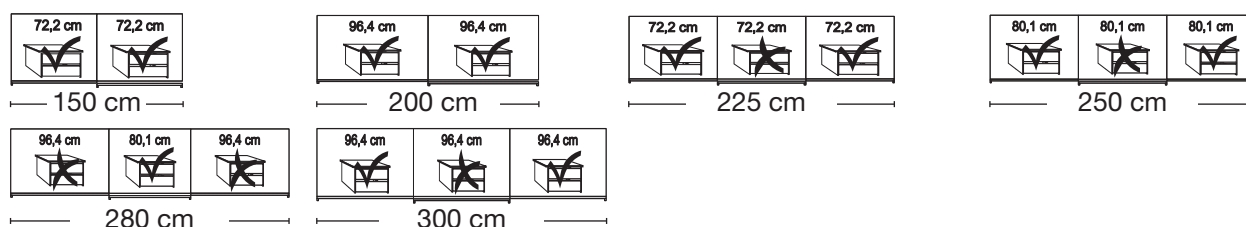

Plinth partition

150 cm

200 cm

225 cm

250 cm

280 cm

300 cm

Sales
Promotion**Miami plus.**

Independent / incl. HDI

RETAIL PRICE LIST

valid until 28.02.2025

**Sliding-door wardrobes, Height 217 cm**
without cornice**Interior:**

2 adjustable shelves, 1 clothes rail

Description	Dimensions cm			Front plain		Front 4 panels			
	W	H	D	Art. no.	GBP	Art. no.	GBP		
 Glass doors in white and crystal mirrored doors	2 doors	1 mirrored door left	150	217	67	276	1100,-	255	1113,-
	2 doors	1 mirrored door right	150	217	67	277	1100,-	256	1113,-
	2 doors	1 mirrored door left	200	217	67	278	1153,-	257	1162,-
	2 doors	1 mirrored door right	200	217	67	279	1153,-	258	1162,-
	3 doors	1 centred mirrored door	225	217	67	280	1448,-	259	1470,-
	3 doors	1 centred mirrored door	250	217	67	281	1533,-	260	1555,-
	3 doors	1 centred mirrored door	280	217	67	282	1573,-	261	1599,-
	3 doors	1 centred mirrored door	300	217	67	283	1683,-	262	1709,-

**No trims on mirrors!****Plinth partition**

Sales
Promotion**Miami plus.**

Independent / incl. HDI

RETAIL PRICE LIST

valid until 28.02.2025

**Sliding-door wardrobes, Height 217 cm**
without cornice**Interior:**

2 adjustable shelves, 1 clothes rail

Description	Dimensions cm			Front plain		Front 4 panels	
	W	H	D	Art. no.	GBP	Art. no.	GBP
 Glass doors in Champagne and crystal mirrored doors 2 doors 1 mirrored door left 2 doors 1 mirrored door right 2 doors 1 mirrored door left 2 doors 1 mirrored door right	150	217	67	393	1100,-	263	1113,-
	150	217	67	394	1100,-	264	1113,-
	200	217	67	395	1153,-	265	1162,-
	200	217	67	396	1153,-	266	1162,-
 3 doors 1 centred mirrored door 3 doors 1 centred mirrored door 3 doors 1 centred mirrored door 3 doors 1 centred mirrored door	225	217	67	397	1448,-	267	1470,-
	250	217	67	398	1533,-	268	1555,-
	280	217	67	399	1573,-	269	1599,-
	300	217	67	400	1683,-	270	1709,-
							