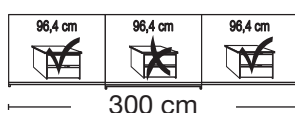

Sales
Promotion

Miami plus.

Independent / incl. HDI

RETAIL PRICE LIST

valid until 28.02.2025

Sliding-door wardrobes, Height 217 cm
without cornice

Interior:

2 adjustable shelves, 1 clothes rail

Description	Dimensions cm			Front plain		Front 4 panels	
	W	H	D	Art. no.	GBP	Art. no.	GBP
Glass doors in Pebble grey and crystal mirrored doors 2 doors 1 mirrored door left 2 doors 1 mirrored door right 2 doors 1 mirrored door left 2 doors 1 mirrored door right	150	217	67	513	1100,-	301	1113,-
	150	217	67	514	1100,-	302	1113,-
	200	217	67	515	1153,-	303	1162,-
	200	217	67	516	1153,-	304	1162,-
3 doors 1 centred mirrored door 3 doors 1 centred mirrored door 3 doors 1 centred mirrored door 3 doors 1 centred mirrored door	225	217	67	517	1448,-	305	1470,-
	250	217	67	518	1533,-	306	1555,-
	280	217	67	519	1573,-	307	1599,-
	300	217	67	520	1683,-	308	1709,-

No trims on mirrors!

Plinth partition