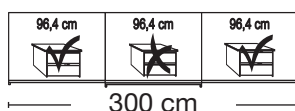

Sales
Promotion

Miami plus.

Independent / incl. HDI

RETAIL PRICE LIST

valid until 28.02.2025

Sliding-door wardrobes, Height 217 cm
without cornice

Interior:

2 adjustable shelves, 1 clothes rail

Description	Dimensions cm			Front plain		Front 4 panels	
	W	H	D	Art. no.	GBP	Art. no.	GBP
Glass doors in Champagne and crystal mirrored doors 2 doors 1 mirrored door left 2 doors 1 mirrored door right 2 doors 1 mirrored door left 2 doors 1 mirrored door right	150	217	67	393	1100,-	263	1113,-
	150	217	67	394	1100,-	264	1113,-
	200	217	67	395	1153,-	265	1162,-
	200	217	67	396	1153,-	266	1162,-
3 doors 1 centred mirrored door 3 doors 1 centred mirrored door 3 doors 1 centred mirrored door 3 doors 1 centred mirrored door	225	217	67	397	1448,-	267	1470,-
	250	217	67	398	1533,-	268	1555,-
	280	217	67	399	1573,-	269	1599,-
	300	217	67	400	1683,-	270	1709,-

No trims on mirrors!

Plinth partition