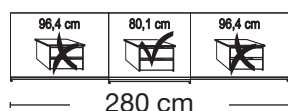

Sales
Promotion

Miami plus.

Independent / incl. HDI

RETAIL PRICE LIST

valid until 28.02.2025

Sliding-door wardrobes, Height 217 cm
without cornice

Interior:

2 adjustable shelves, 1 clothes rail

Description	Dimensions cm			Front plain		Front 4 panels	
	W	H	D	Art. no.	GBP	Art. no.	GBP
Glass doors in Champagne and crystal mirrored doors 2 doors 1 mirrored door left 2 doors 1 mirrored door right 2 doors 1 mirrored door left 2 doors 1 mirrored door right	150	217	67	393	1100,-	263	1113,-
	150	217	67	394	1100,-	264	1113,-
	200	217	67	395	1153,-	265	1162,-
	200	217	67	396	1153,-	266	1162,-
3 doors 1 centred mirrored door 3 doors 1 centred mirrored door 3 doors 1 centred mirrored door 3 doors 1 centred mirrored door	225	217	67	397	1448,-	267	1470,-
	250	217	67	398	1533,-	268	1555,-
	280	217	67	399	1573,-	269	1599,-
	300	217	67	400	1683,-	270	1709,-

No trims on mirrors!

Plinth partition