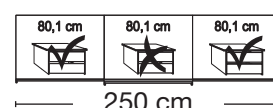

Sales
Promotion

Miami plus.

Independent / incl. HDI

RETAIL PRICE LIST

valid until 28.02.2025

Sliding-door wardrobes, Height 217 cm
without cornice

Interior:

2 adjustable shelves, 1 clothes rail

Description	Dimensions cm			Front plain		Front 4 panels	
	W	H	D	Art. no.	GBP	Art. no.	GBP
Glass doors in Pebble grey and crystal mirrored doors 2 doors 1 mirrored door left 2 doors 1 mirrored door right 2 doors 1 mirrored door left 2 doors 1 mirrored door right	150	217	67	513	1100,-	301	1113,-
	150	217	67	514	1100,-	302	1113,-
	200	217	67	515	1153,-	303	1162,-
	200	217	67	516	1153,-	304	1162,-
3 doors 1 centred mirrored door 3 doors 1 centred mirrored door 3 doors 1 centred mirrored door 3 doors 1 centred mirrored door	225	217	67	517	1448,-	305	1470,-
	250	217	67	518	1533,-	306	1555,-
	280	217	67	519	1573,-	307	1599,-
	300	217	67	520	1683,-	308	1709,-

No trims on mirrors!

Plinth partition