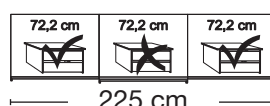

Sales
Promotion

Miami plus.

Independent / incl. HDI

RETAIL PRICE LIST

valid until 28.02.2025

Sliding-door wardrobes, Height 217 cm
without cornice

Interior:

2 adjustable shelves, 1 clothes rail

Description	Dimensions cm			Front plain		Front 4 panels	
	W	H	D	Art. no.	GBP	Art. no.	GBP
Glass doors in Champagne and crystal mirrored doors 2 doors 1 mirrored door left 2 doors 1 mirrored door right 2 doors 1 mirrored door left 2 doors 1 mirrored door right	150	217	67	393	1100,-	263	1113,-
	150	217	67	394	1100,-	264	1113,-
	200	217	67	395	1153,-	265	1162,-
	200	217	67	396	1153,-	266	1162,-
3 doors 1 centred mirrored door 3 doors 1 centred mirrored door 3 doors 1 centred mirrored door 3 doors 1 centred mirrored door	225	217	67	397	1448,-	267	1470,-
	250	217	67	398	1533,-	268	1555,-
	280	217	67	399	1573,-	269	1599,-
	300	217	67	400	1683,-	270	1709,-

No trims on mirrors!

Plinth partition