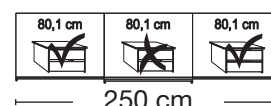

Sales
Promotion

Miami plus.

Independent / incl. HDI

RETAIL PRICE LIST

valid until 28.02.2025

Sliding-door wardrobes, Height 217 cm
without cornice

Interior:

2 adjustable shelves, 1 clothes rail

Description	Dimensions cm			Front plain		Front 4 panels	
	W	H	D	Art. no.	GBP	Art. no.	GBP
Glass doors in Champagne and crystal mirrored doors 2 doors 1 mirrored door left 2 doors 1 mirrored door right 2 doors 1 mirrored door left 2 doors 1 mirrored door right	150	217	67	393	1100,-	263	1113,-
	150	217	67	394	1100,-	264	1113,-
	200	217	67	395	1153,-	265	1162,-
	200	217	67	396	1153,-	266	1162,-
3 doors 1 centred mirrored door 3 doors 1 centred mirrored door 3 doors 1 centred mirrored door 3 doors 1 centred mirrored door	225	217	67	397	1448,-	267	1470,-
	250	217	67	398	1533,-	268	1555,-
	280	217	67	399	1573,-	269	1599,-
	300	217	67	400	1683,-	270	1709,-

No trims on mirrors!

Plinth partition