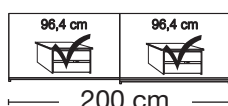

Plinth partition