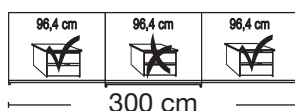

Sales
Promotion

Miami plus.

Independent / incl. HDI

RETAIL PRICE LIST

valid until 28.02.2025

**Sliding-door wardrobes, Height 217 cm
without cornice**

Interior:

2 adjustable shelves, 1 clothes rail

Description	Dimensions cm			Front plain		Front 4 panels	
	W	H	D	Art. no.	GBP	Art. no.	GBP
Wooden and mirrored doors 2 doors 1 mirrored door left 2 doors 1 mirrored door right 2 doors 2 mirrored doors 2 doors 1 mirrored door left 2 doors 1 mirrored door right 2 doors 2 mirrored doors 3 doors 1 centred mirrored door 3 doors 3 mirrored doors 3 doors 1 centred mirrored door 3 doors 3 mirrored doors 3 doors 1 centred mirrored door 3 doors 3 mirrored doors 3 doors 1 centred mirrored door 3 doors 3 mirrored doors	150	217	67	124	1023,-	172	1036,-
	150	217	67	125	1023,-	173	1036,-
	150	217	67	126	1100,-	174	1100,-
	200	217	67	127	1071,-	175	1080,-
	200	217	67	128	1071,-	176	1080,-
	200	217	67	129	1153,-	177	1151,-
	225	217	67	130	1258,-	178	1285,-
	225	217	67	131	1448,-	179	1445,-
	250	217	67	132	1311,-	180	1335,-
	250	217	67	133	1533,-	181	1529,-
	280	217	67	134	1351,-	182	1382,-
	280	217	67	135	1573,-	183	1573,-
	300	217	67	136	1430,-	184	1459,-
	300	217	67	137	1683,-	185	1683,-
No trims on mirrors!							

Plinth partition