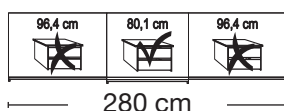

Sales
Promotion

Miami plus.

Independent / incl. HDI

RETAIL PRICE LIST

valid until 28.02.2025

**Sliding-door wardrobes, Height 217 cm
without cornice**

Interior:

2 adjustable shelves, 1 clothes rail

Description	Dimensions cm			Front plain		Front 4 panels	
	W	H	D	Art. no.	GBP	Art. no.	GBP
Wooden and mirrored doors 2 doors 1 mirrored door left 2 doors 1 mirrored door right 2 doors 2 mirrored doors 2 doors 1 mirrored door left 2 doors 1 mirrored door right 2 doors 2 mirrored doors 3 doors 1 centred mirrored door 3 doors 3 mirrored doors 3 doors 1 centred mirrored door 3 doors 3 mirrored doors 3 doors 1 centred mirrored door 3 doors 3 mirrored doors 3 doors 1 centred mirrored door 3 doors 3 mirrored doors	150	217	67	124	1023,-	172	1036,-
	150	217	67	125	1023,-	173	1036,-
	150	217	67	126	1100,-	174	1100,-
	200	217	67	127	1071,-	175	1080,-
	200	217	67	128	1071,-	176	1080,-
	200	217	67	129	1153,-	177	1151,-
	225	217	67	130	1258,-	178	1285,-
	225	217	67	131	1448,-	179	1445,-
	250	217	67	132	1311,-	180	1335,-
	250	217	67	133	1533,-	181	1529,-
	280	217	67	134	1351,-	182	1382,-
	280	217	67	135	1573,-	183	1573,-
	300	217	67	136	1430,-	184	1459,-
	300	217	67	137	1683,-	185	1683,-
No trims on mirrors!							

Plinth partition