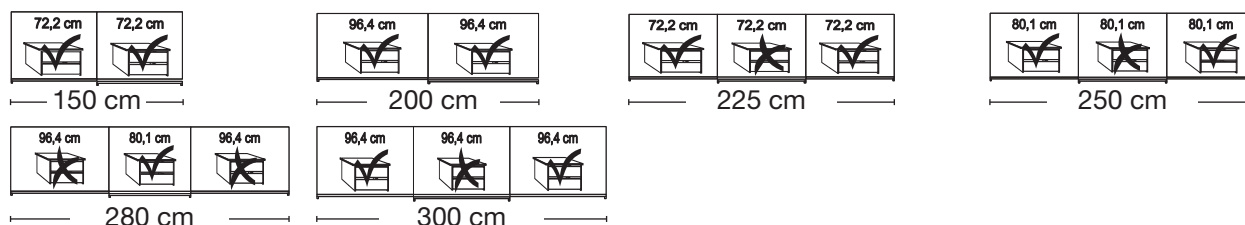

Plinth partition

150 cm

200 cm

225 cm

250 cm

280 cm

300 cm

Sales
Promotion**Miami plus.**

Independent / incl. HDI

RETAIL PRICE LIST

valid until 28.02.2025

Sliding-door wardrobes, Height 217 cm
 without cornice
Interior:

2 adjustable shelves, 1 clothes rail

Description	Dimensions cm			Front plain		Front 4 panels	
	W	H	D	Art. no.	GBP	Art. no.	GBP
 Wooden doors in carcase colour, Glass doors in graphite 2 doors 1 glass door left	150	217	67	662	1023,-	214	1047,-
	150	217	67	663	1023,-	215	1047,-
	150	217	67	664	1100,-	216	1124,-
 2 doors 1 glass door left 2 doors 1 glass door right 2 doors 2 glass doors	200	217	67	666	1071,-	217	1093,-
	200	217	67	667	1071,-	218	1093,-
	200	217	67	668	1153,-	219	1177,-
 3 doors 1 centred glass door 3 doors 3 glass doors 3 doors 1 centred glass door 3 doors 3 glass doors 3 doors 1 centred glass door 3 doors 3 glass doors 3 doors 1 centred glass door 3 doors 3 glass doors 3 doors 1 centred glass door 3 doors 3 glass doors	225	217	67	669	1258,-	220	1298,-
	225	217	67	670	1448,-	221	1485,-
	250	217	67	671	1311,-	222	1349,-
	250	217	67	672	1533,-	223	1571,-
	280	217	67	673	1351,-	224	1393,-
	280	217	67	674	1573,-	225	1613,-
	300	217	67	675	1430,-	226	1470,-
	300	217	67	676	1683,-	227	1725,-

Plinth partition

Sales
Promotion**Miami plus.**

Independent / incl. HDI

RETAIL PRICE LIST

valid until 28.02.2025

Sliding-door wardrobes, Height 217 cm
 without cornice
Interior:

2 adjustable shelves, 1 clothes rail